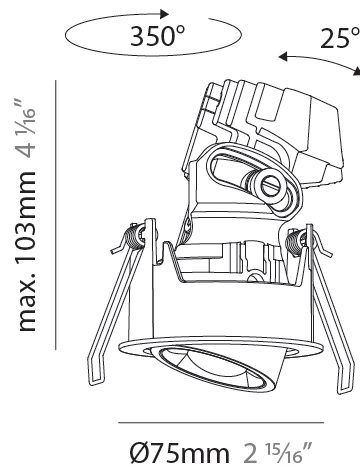

GENERAL

Series: Oiko Pro Round
Subseries: Oiko Pro Round Adjustable
Brand: Prolicht
Division: Architectural
Mounting Type: Recessed
Mounting Location: Ceiling
Subcategory: Downlight

PHYSICAL

Shape: Round
Diameter (mm): 75
Diameter (in): 2 15/16
Height (mm): 103
Height (in): 4 1/16
Ceiling Thickness (mm): 1 - 25
Ceiling Thickness (in): 1/16 - 1 3/16
Min. Recessing Depth (mm): 115
Min. Recessing Depth (in): 4 1/2
Light Distribution: Downlight
Diffuser: Lens Pack - Spread Lens / Linear Spread Lens / Honeycomb Louver
Fixture Finish: SSR / BKV / CWI / CRY / HAB / UFT / ITA / RUA / FTG / MYG / LOD / PUS / FRO / FUP / KIA / POP / BLS / SPG / MEY / GOH / GUM / CHC / COM / ABZ / JAG / OBR / MOS / ROR
Fixture Material: Aluminum Die Cast
Cut-out Measurements: D. - 68mm / 2 11/16"

ELECTRICAL

Lamp Type: LED (Zhaga Standard)
Input Wattage (W): 14
Total Output Wattage (W): 12.7
Dimming: Dali Dimming
Driver Included: No
Driver Location: Remote
Driver Type: Constant Current - Universal (120Vac only for DALI driver)
Driver Class: Class 2
Input Voltage (V): 120 - 277
Constant Current (MA): 700

LED

Number of LEDs: 1
Color Temperature (°K): 2700-6500 Tunable White
Max. Delivered Lumen (lm): 1054 - 1240
Nominal Lumen (lm): 1242 - 1460
CRI: >90 CRI
Lamp Life (hrs): 50000
Special LEDs offerings: Tunable White

OPTICAL

Reflector°: 52

RATINGS AND CERTIFICATIONS

Certified By: Certified for North American Standards
IP rating: IP20