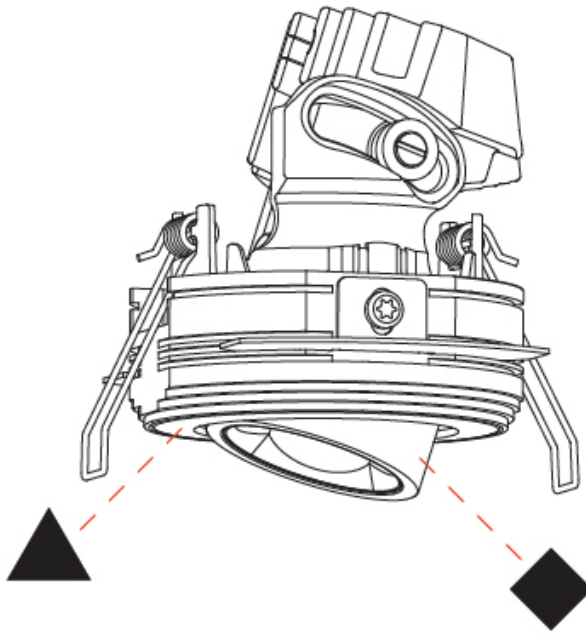

OIKO PRO ROUND ADJUSTABLE TRIMLESS

A35886-

PROJECT	_____
TYPE	_____
SPECIFIER	_____
QUANTITY	_____
DATE	_____